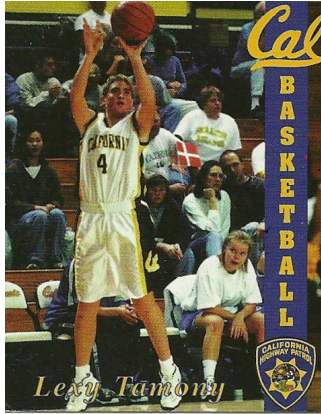

Excel in Basketball Camp Legend

Lexy Tamony

5'7" Guard

Carondelet High School, UC Berkeley

Excel Career: Lexy was a strong guard who was a great All-Around Athlete. Lexy excelled at every sport she played. Her competitive fire and mental and physical toughness would have made her a collegiate player in any sport she chose. Excel's influence on her was great as she cited Coach Allocco as one of the key influences in her coaching career. T

Career: Lexy was a standout player at Carondelet High School and earned a scholarship to UC Berkeley. She was a letter winner in 1995, 1996 and 1997 for the Golden Bears where she provided valuable time as a tough, hard-nosed guard who could knock down the big shot. Lexy is currently a high school teacher and was the Head Coach for the Women's Team at Heritage High School.

Excel Awards Won:

Outstanding Player, NBA: 1991

One one One Champion: 1991

All Star Selection: 1988, 1989, 1990, 1991

Free Throw Champion: 1991