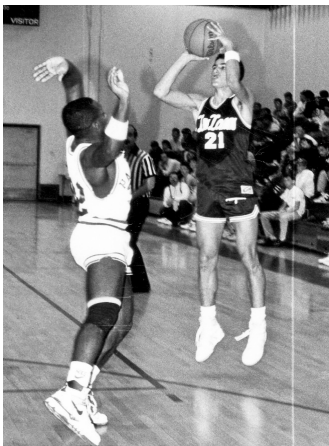

Excel in Basketball Camp Legend

Brian Dietschy

6'2" Guard

Las Lomas High School, Notre Dame College

What Excel Meant to Me: Brian competed in the early years of Excel. He was a terror on the courts during camp and after camp. After graduation he joined our staff where he coached for many years. "The "Excel Message was a major factor in developing my ongoing love for basketball. I am already passing those lessons on to my two year old son."

Career: Brian was one of the best guards in the East Bay in his career at Las Lomas High School. The Knights' Team Captain, he was a deadly shooter who led the Knights to some of their greatest seasons. He then went on to Skyline Junior College where he was a team captain and an All Conference Player. He then led Notre Dame College in Belmont to their first postseason appearance. Brian followed up his success at the JC level by being named Team Captain and an All Conference pick. Today, Brian is a very successful realtor for J. Rockliff Realtors in Walnut Creek. He also served as an Assistant Coach at his Alma Mater, Las Lomas High School for 18 years and elevated the program to the upper echelon in Bay Area Basketball.

Excel Awards Won:

Outstanding Player, NBA: 1989

All Star Selection: 1987, 1988, 1989, 1989